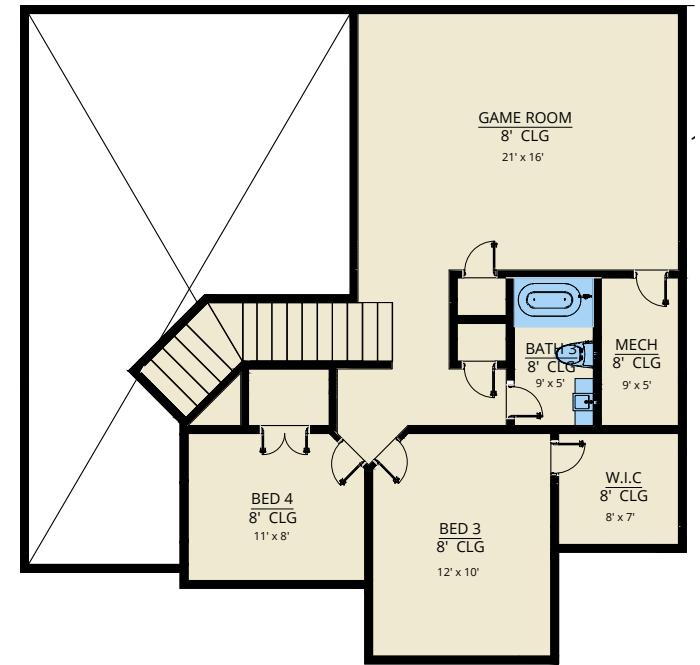

A  
ADELE  
DESIGNER HOMES

Partridge

*First Floor*

*Second Floor*

Bedrooms	Baths	Garage Spaces	Square Footage	Footprint
4	3	2	2,961	61'x54'