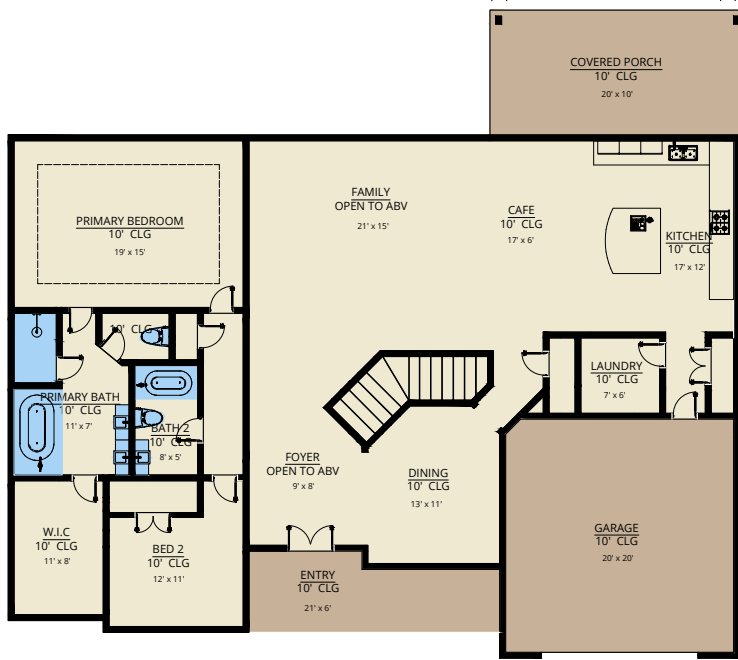

A  
ADELE  
DESIGNER HOMES

Partridge

*First Floor*

*Second Floor*

Bedrooms	Baths	Garage Spaces	Square Footage	Footprint
4	3	2	2,961	61'x54'